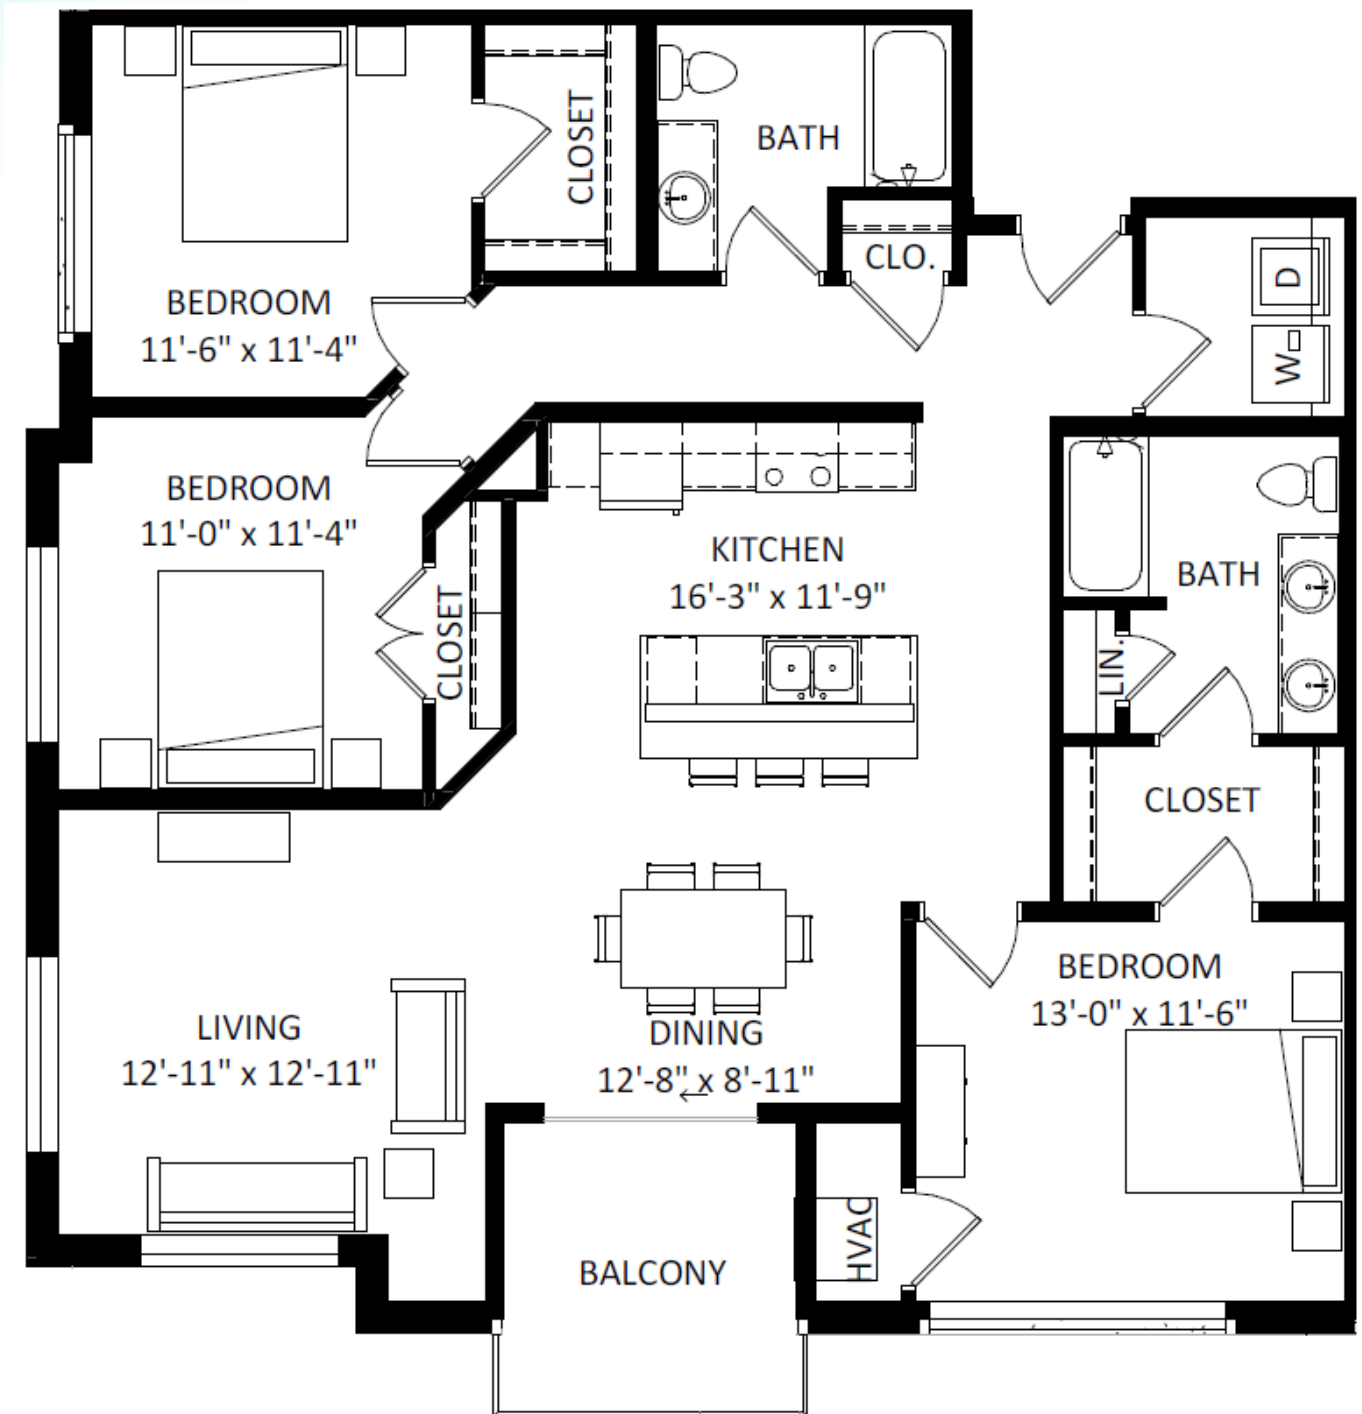

THE WATERFALL

Model: Angel
Sq Ft: 1438
Bed: 3
Bath: 2

Floor plan and dimensions may vary