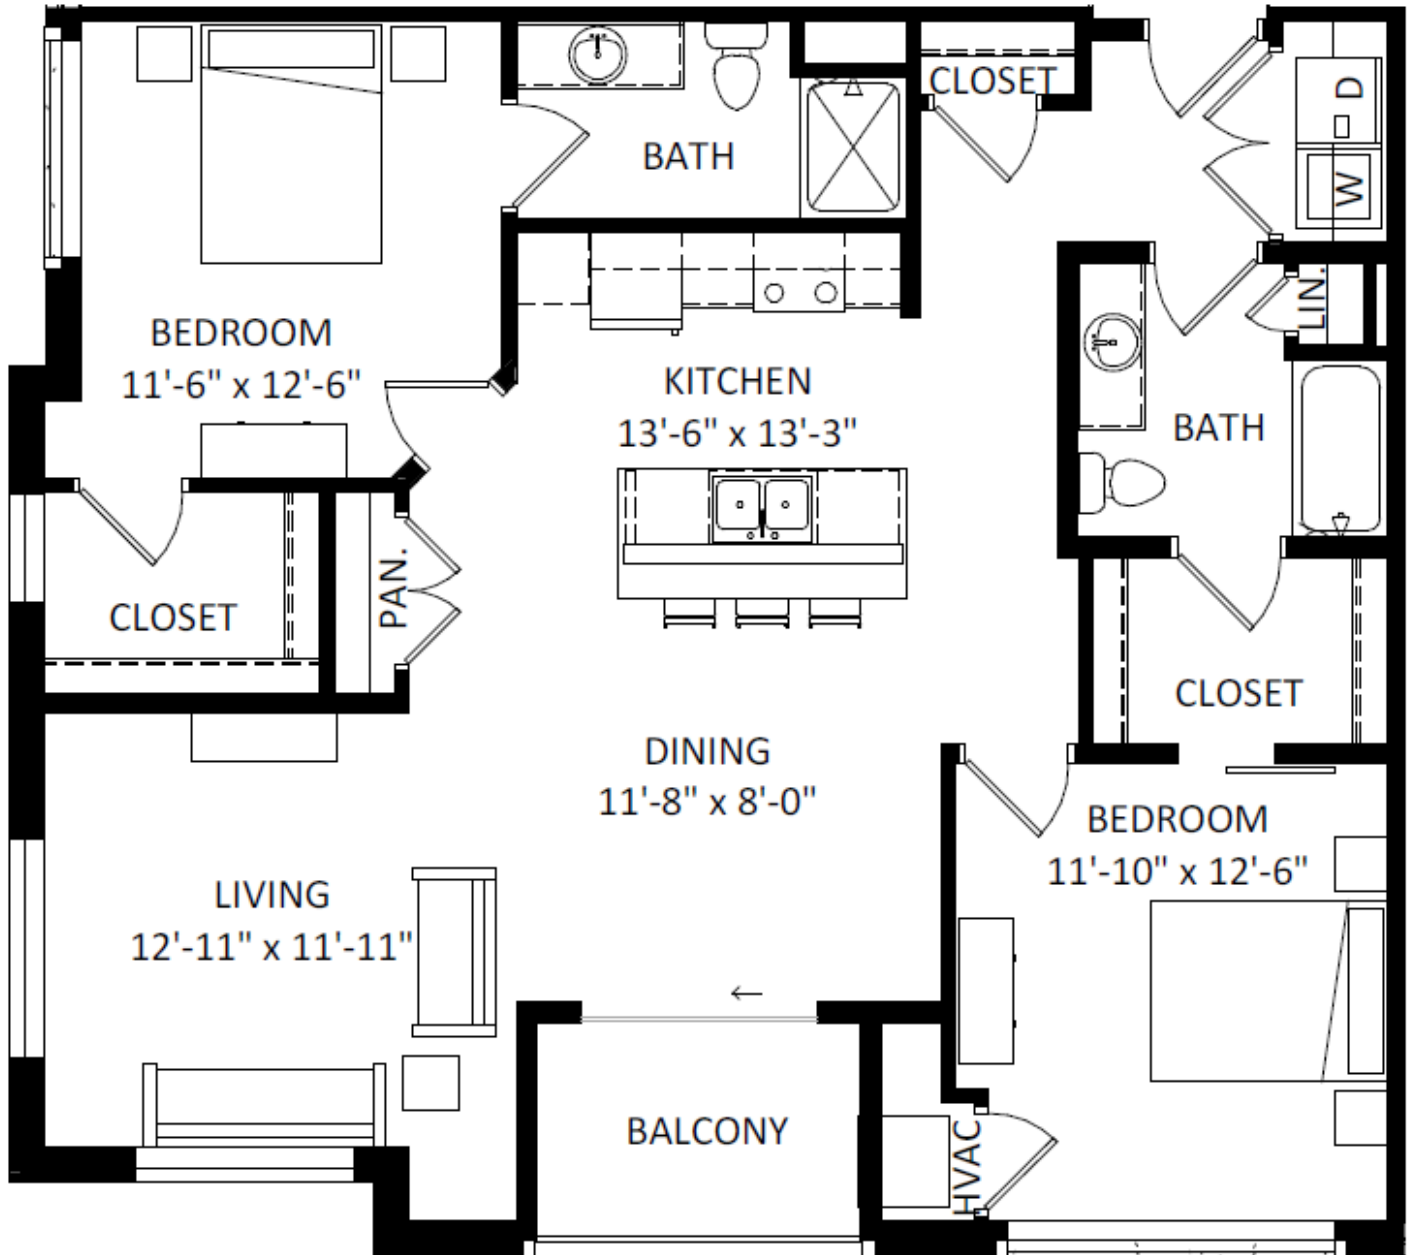

THE WATERFALL

Model: Iguazu

Sq Ft: 1230

Bed: 2

Bath: 2

Floor plan and dimensions may vary