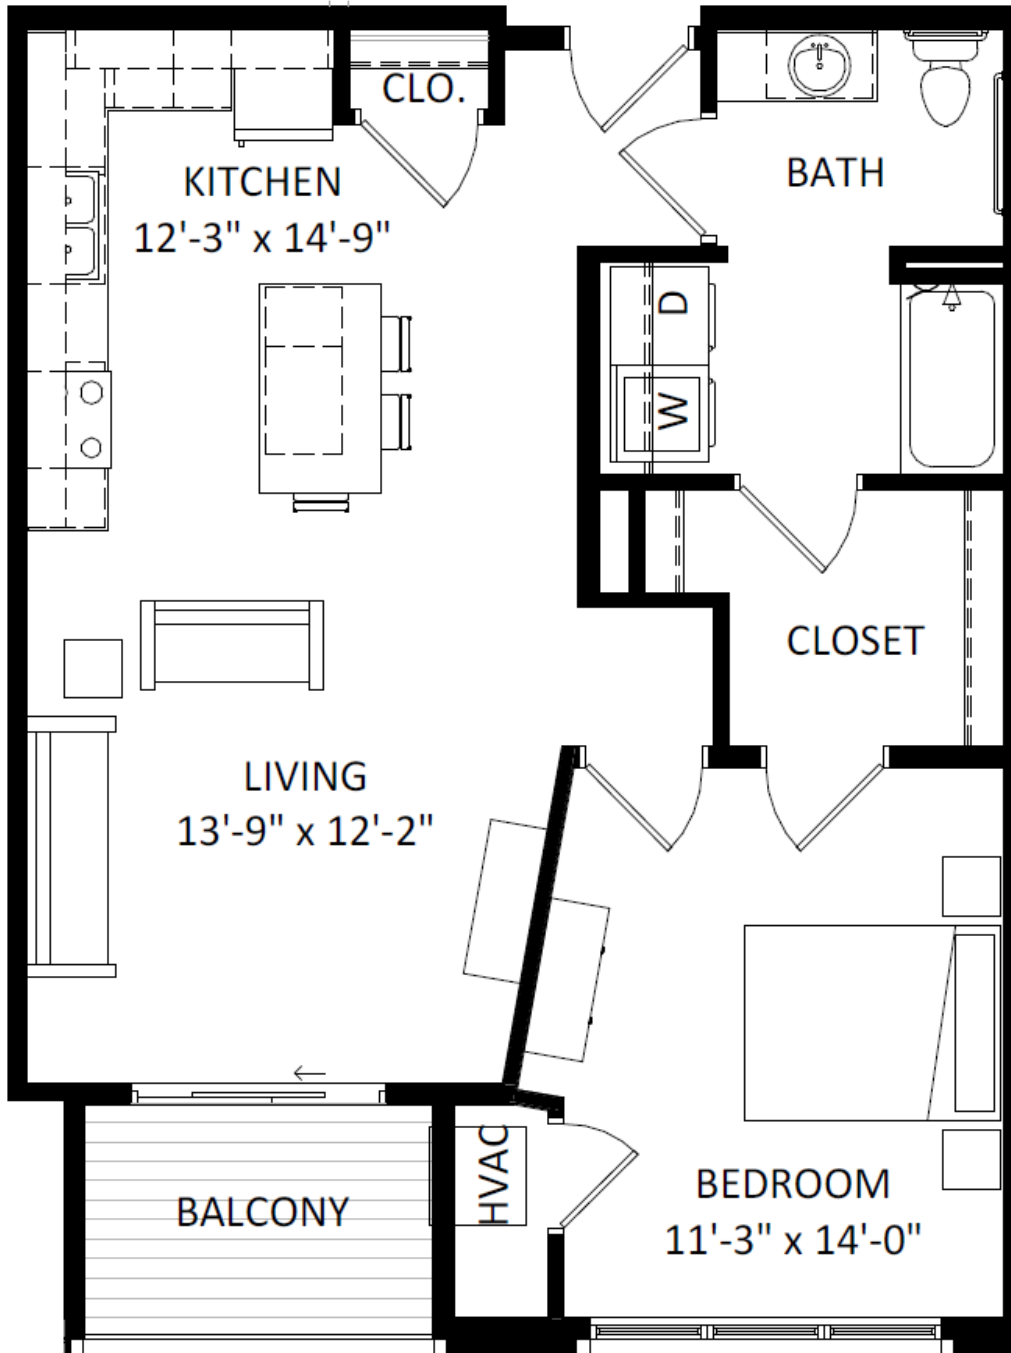

THE WATERFALL

Model: LaSalle

Sq Ft: 815

Bed: 1

Bath: 1

Floor plan and dimensions may vary